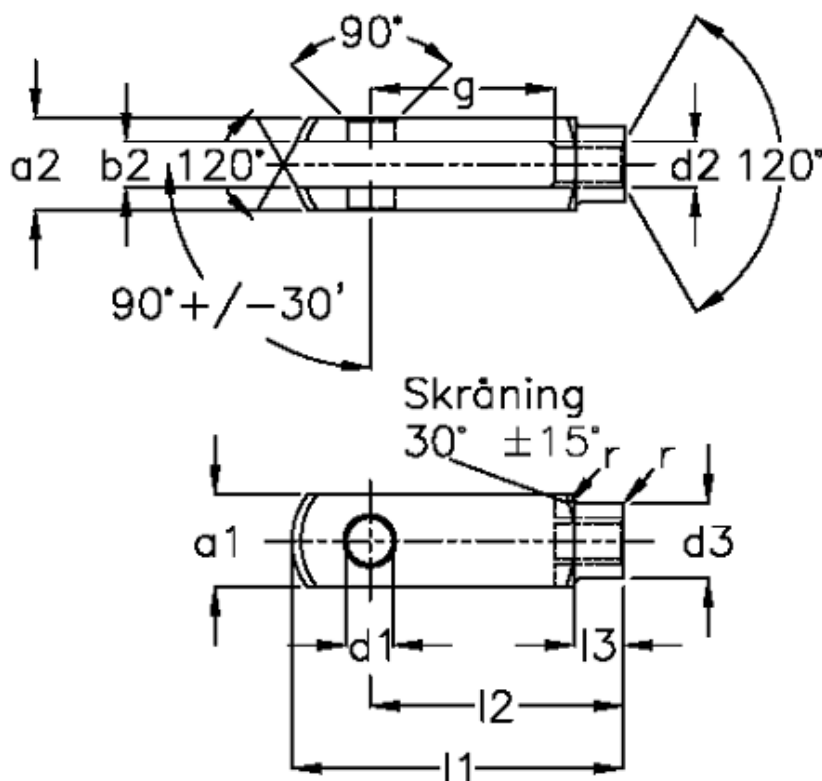

Article number: 1405735542

Description: KLEE Fork joint G 35x54 M36x2, left

Measures

a1 (h11)	= 70	g (+/-0.5)	= 54
a2	= 70 (+0,5 -0,2)	l1 (+/-0.5)	= 188
b1 (B13)	= 35	l2	= 144 (-0,4)
b2	= 35 (+0,85)	l3	= 54
d1 H9	= 35	r	= 3.0
d2	= M 36 x 2	Size	= G 35 x 54FG*
d3 (+/-0.3)	= 60	Weight	= 2.930
f (+/-0.2)	= 2.0		